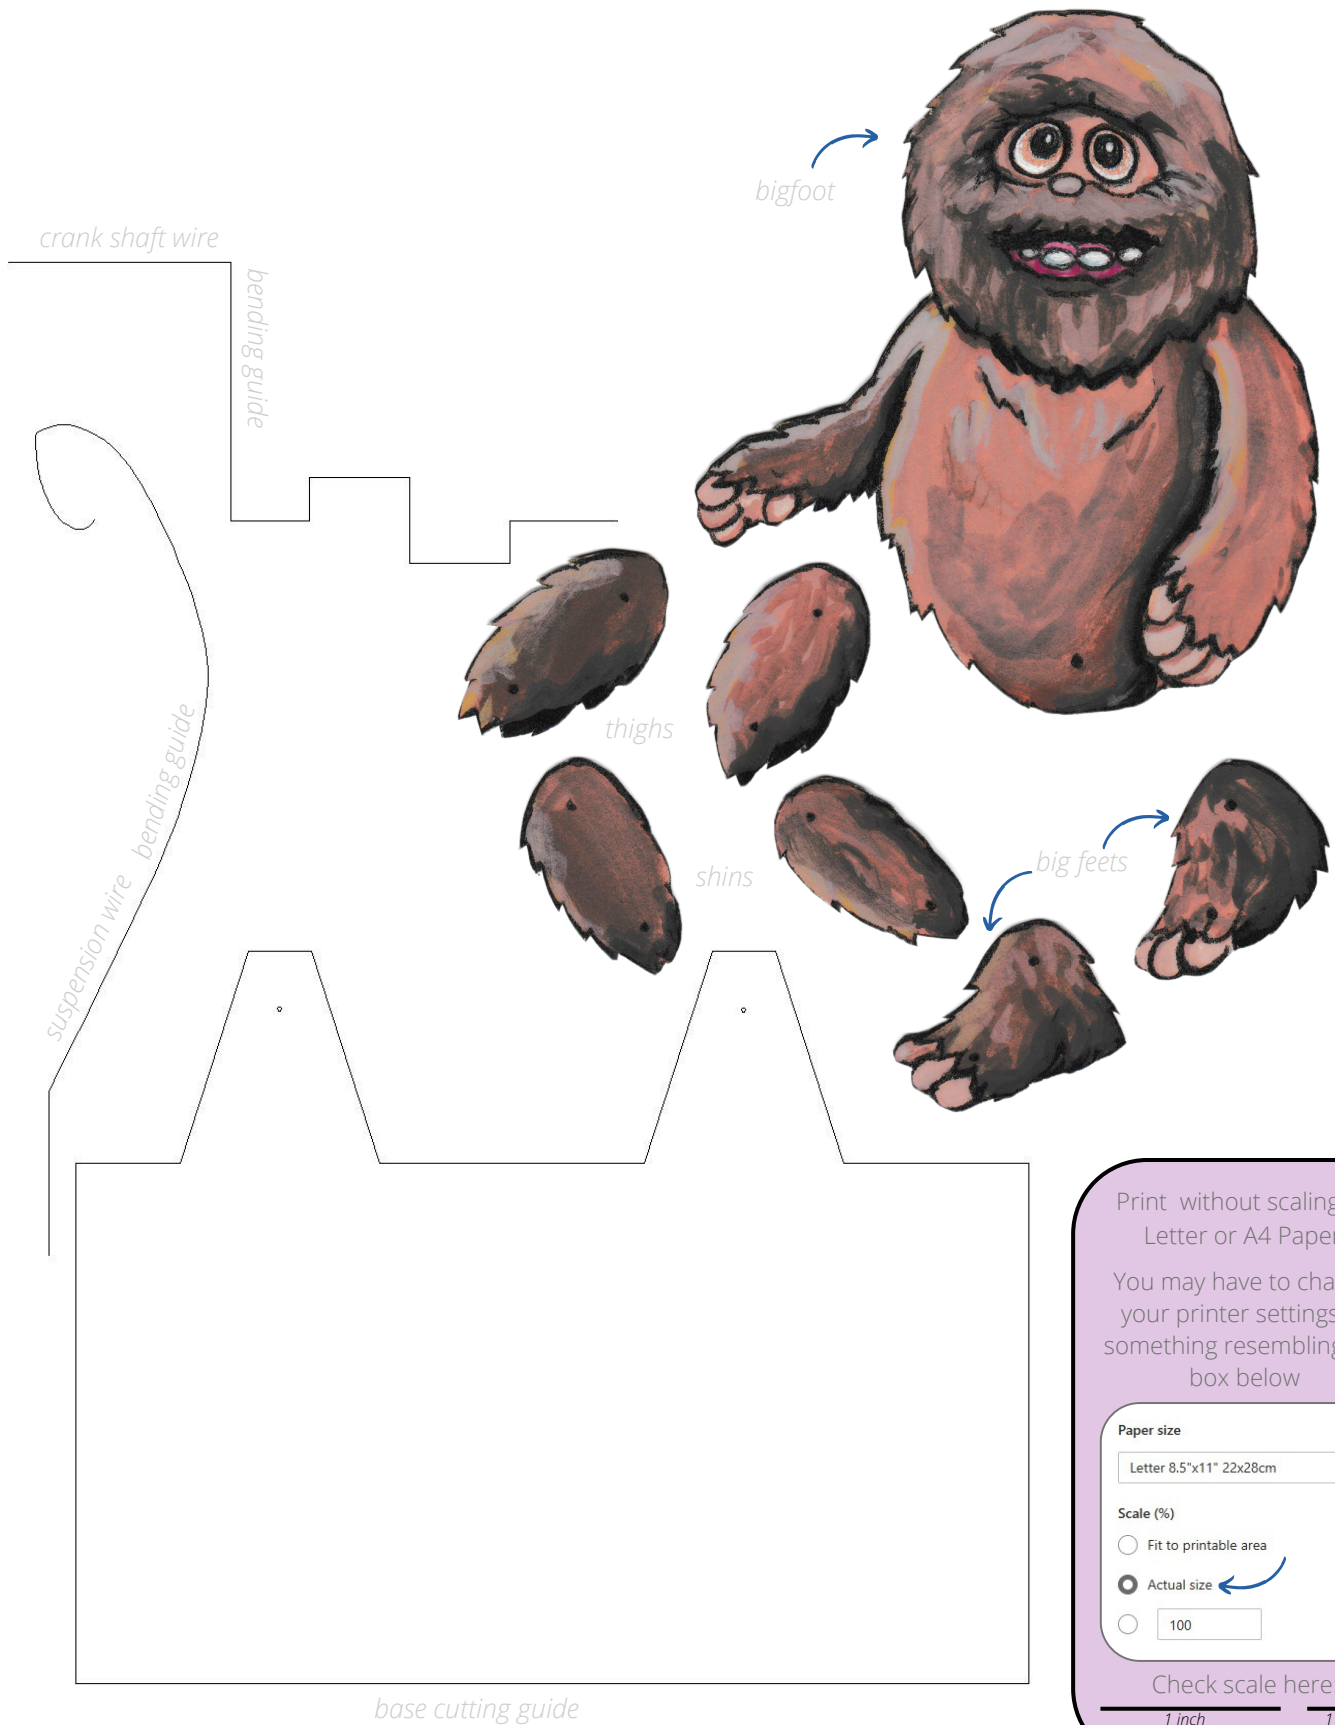

WALKING BIGFOOT

Print without scaling on Letter or A4 Paper.

You may have to change your printer settings to something resembling the box below

Paper size
Letter 8.5"x11" 22x28cm

Scale (%)
 Fit to printable area
 Actual size
 100

Check scale here:

1 inch

1 cm

WALKING CHARACTER

Customize Your Character!

- Draw your character on top of the faint outline below.
- Be careful not to change the length on the leg and feet pieces so the motion works correctly. You can add fur, scales, or clothes though!
- Changing the body/arms/head won't affect the motion, so let your imagination go wild!

Print without scaling on Letter or A4 Paper.

You may have to change your printer settings to something resembling the box below

Paper size
Letter 8.5"x11" 22x28cm

Scale (%)
 Fit to printable area
 Actual size
 100

Check scale here:

1 inch 1 cm