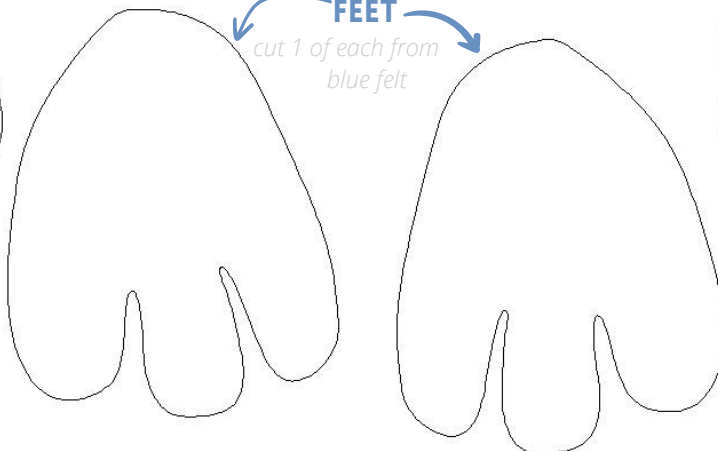

cut 1 from light pink felt

**WIG OPT. 1**

cut 1 from white felt

**EYE MASK**

cut 1 from blue felt

**FEET**

cut 1 of each from blue felt

**WIG OPT. 2**

cut 1 from faux fur

**APPROX STUFFING SIZE**

nose placement

© JaneSawyerMakes

For personal use only. This content and derivative works are not to be disseminated.