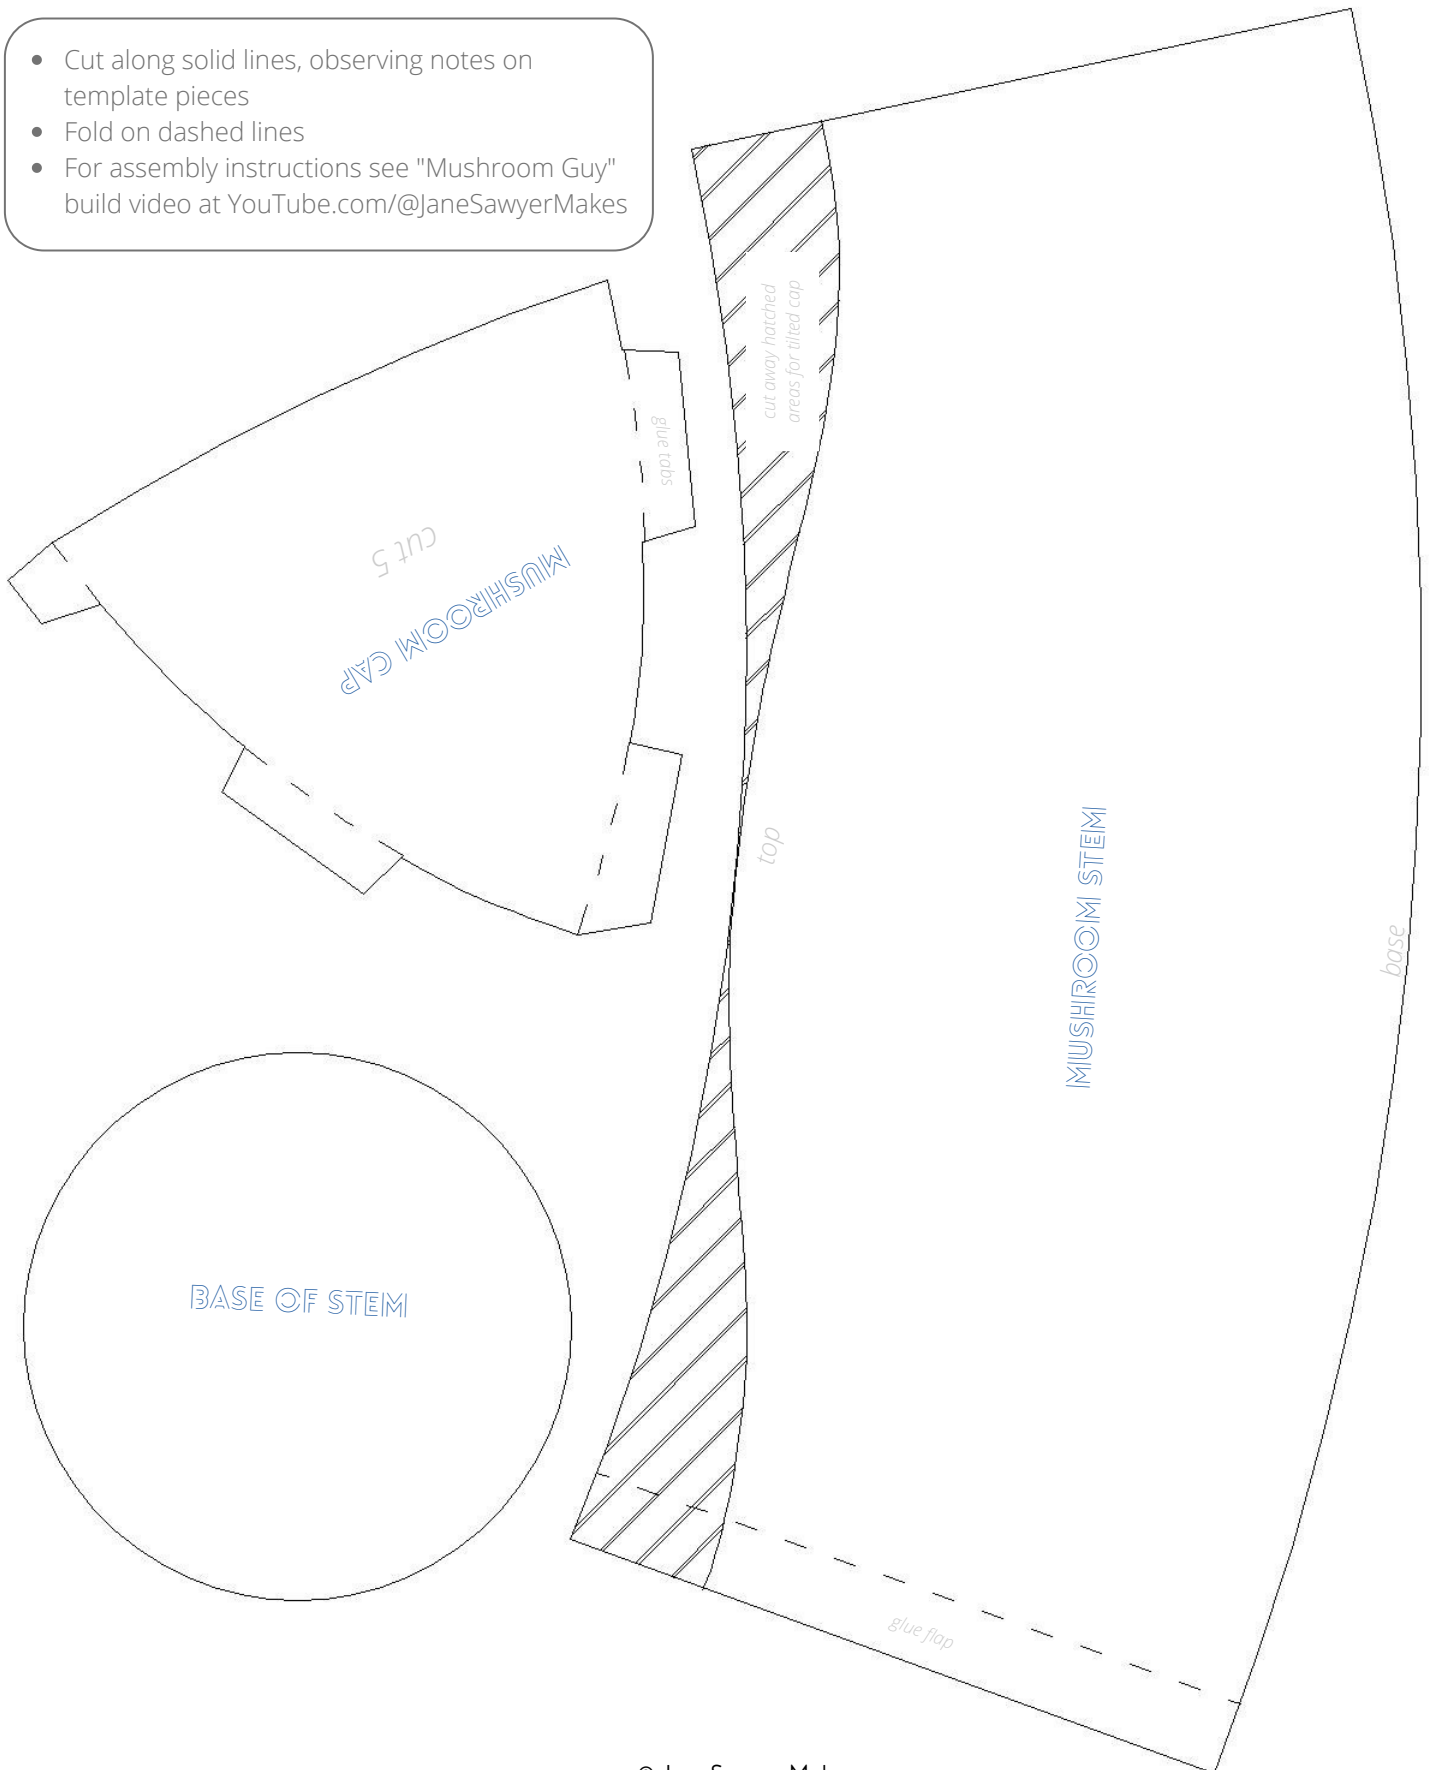

# MUSHROOM

- Cut along solid lines, observing notes on template pieces
- Fold on dashed lines
- For assembly instructions see "Mushroom Guy" build video at [YouTube.com/@JaneSawyerMakes](https://www.youtube.com/@JaneSawyerMakes)