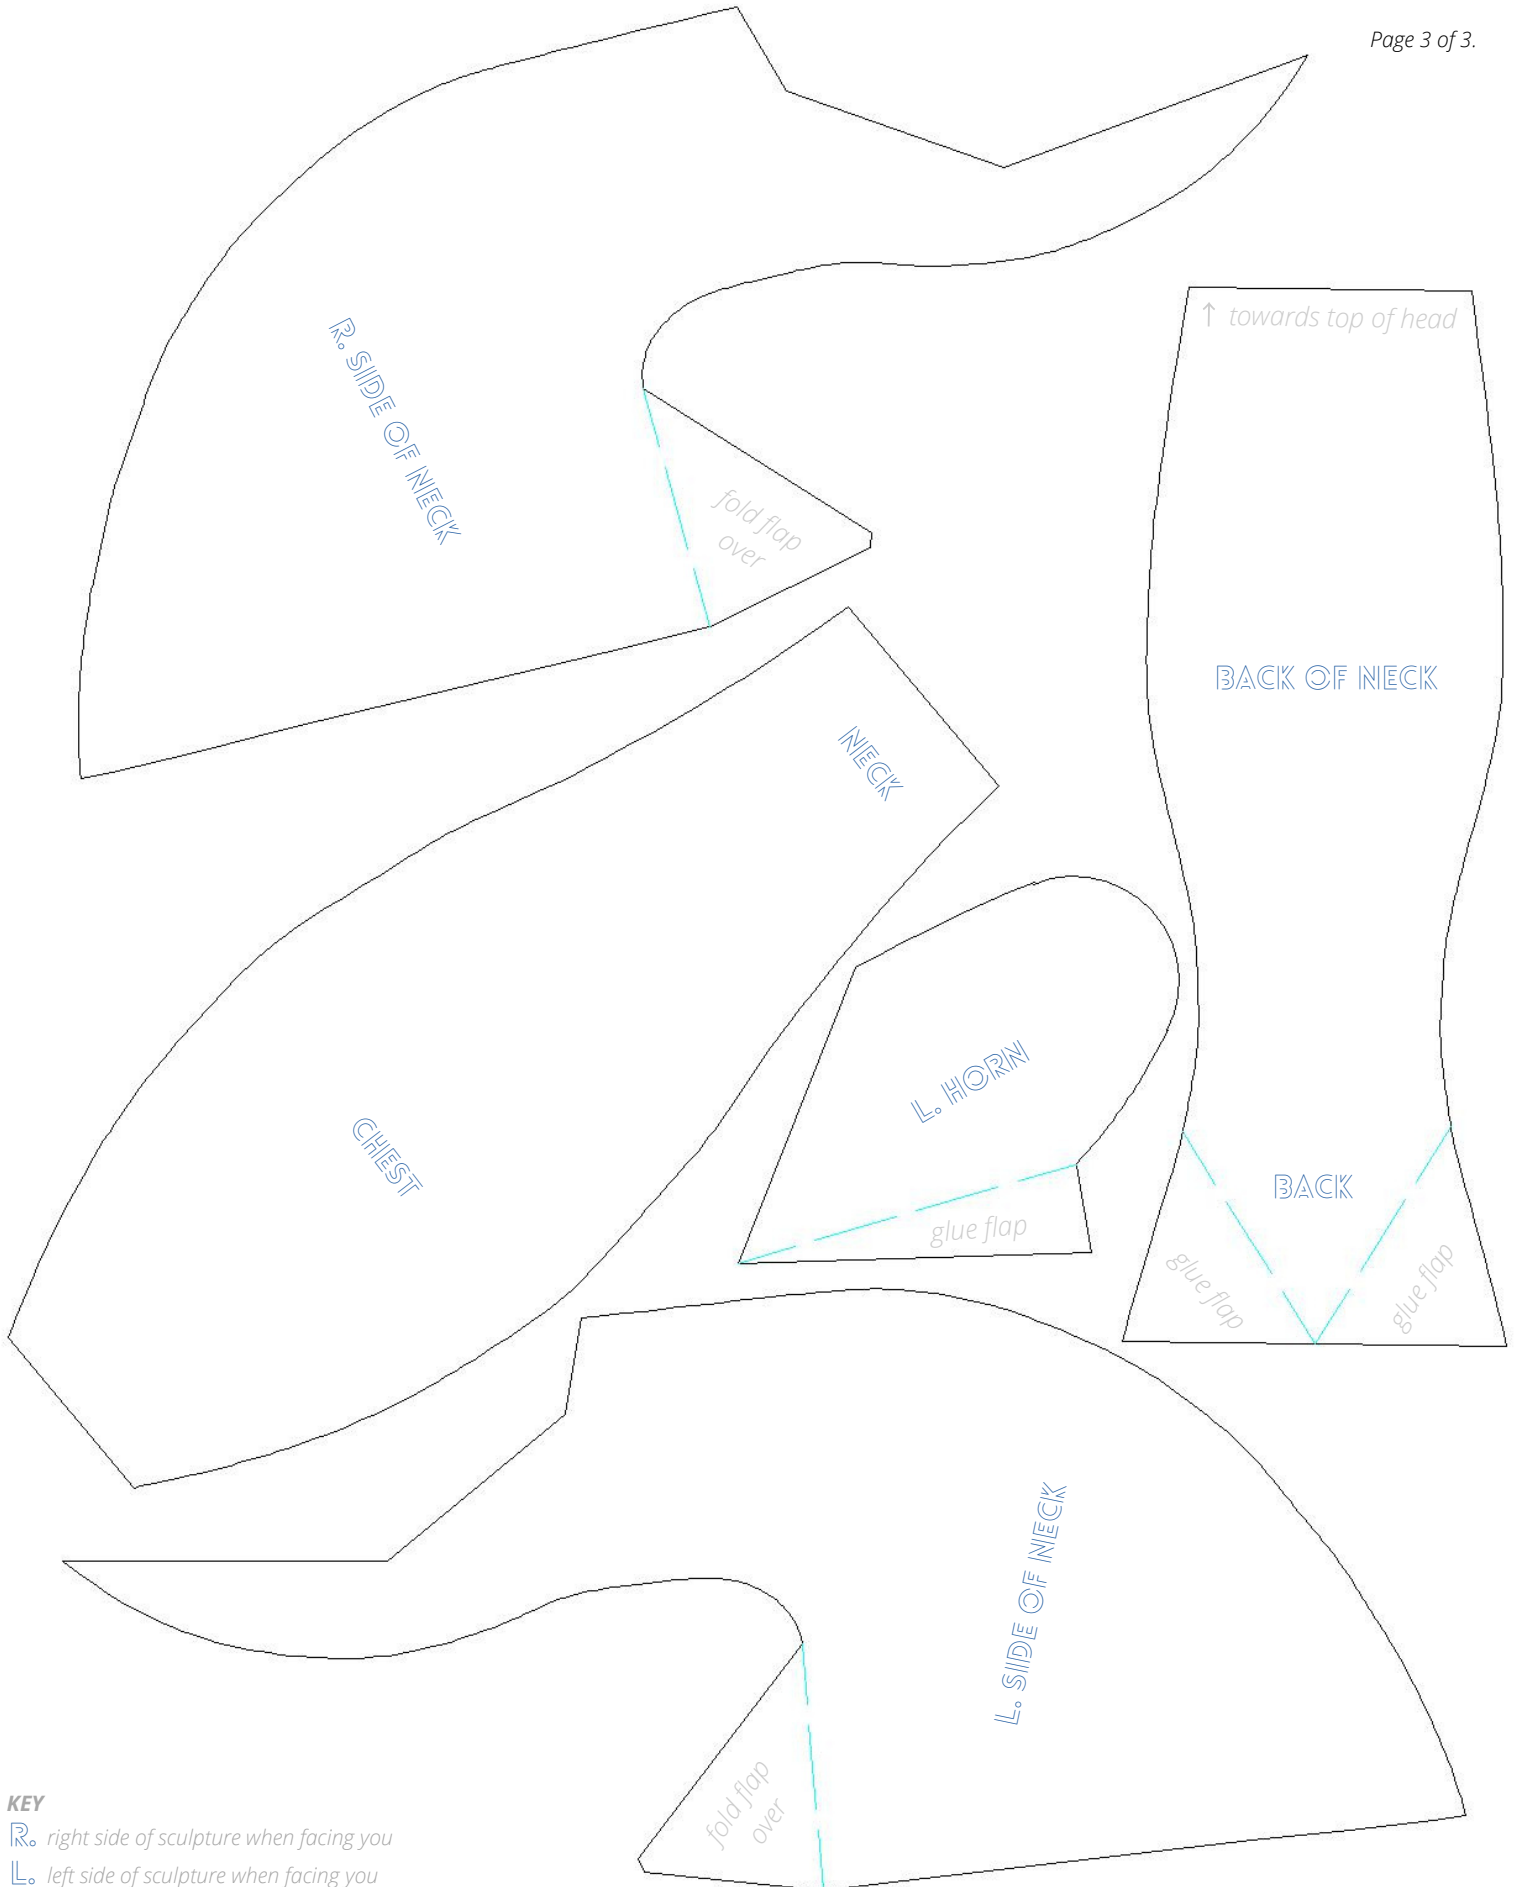

# DRAGON HEAD MOUNT

© JaneSawyerMakes

For personal use only. This content and derivative works are not to be disseminated.

**KEY**

**R.** right side of sculpture when facing you

**L.** left side of sculpture when facing you

**KEY**

- R.** right side of sculpture when facing you
- L.** left side of sculpture when facing you