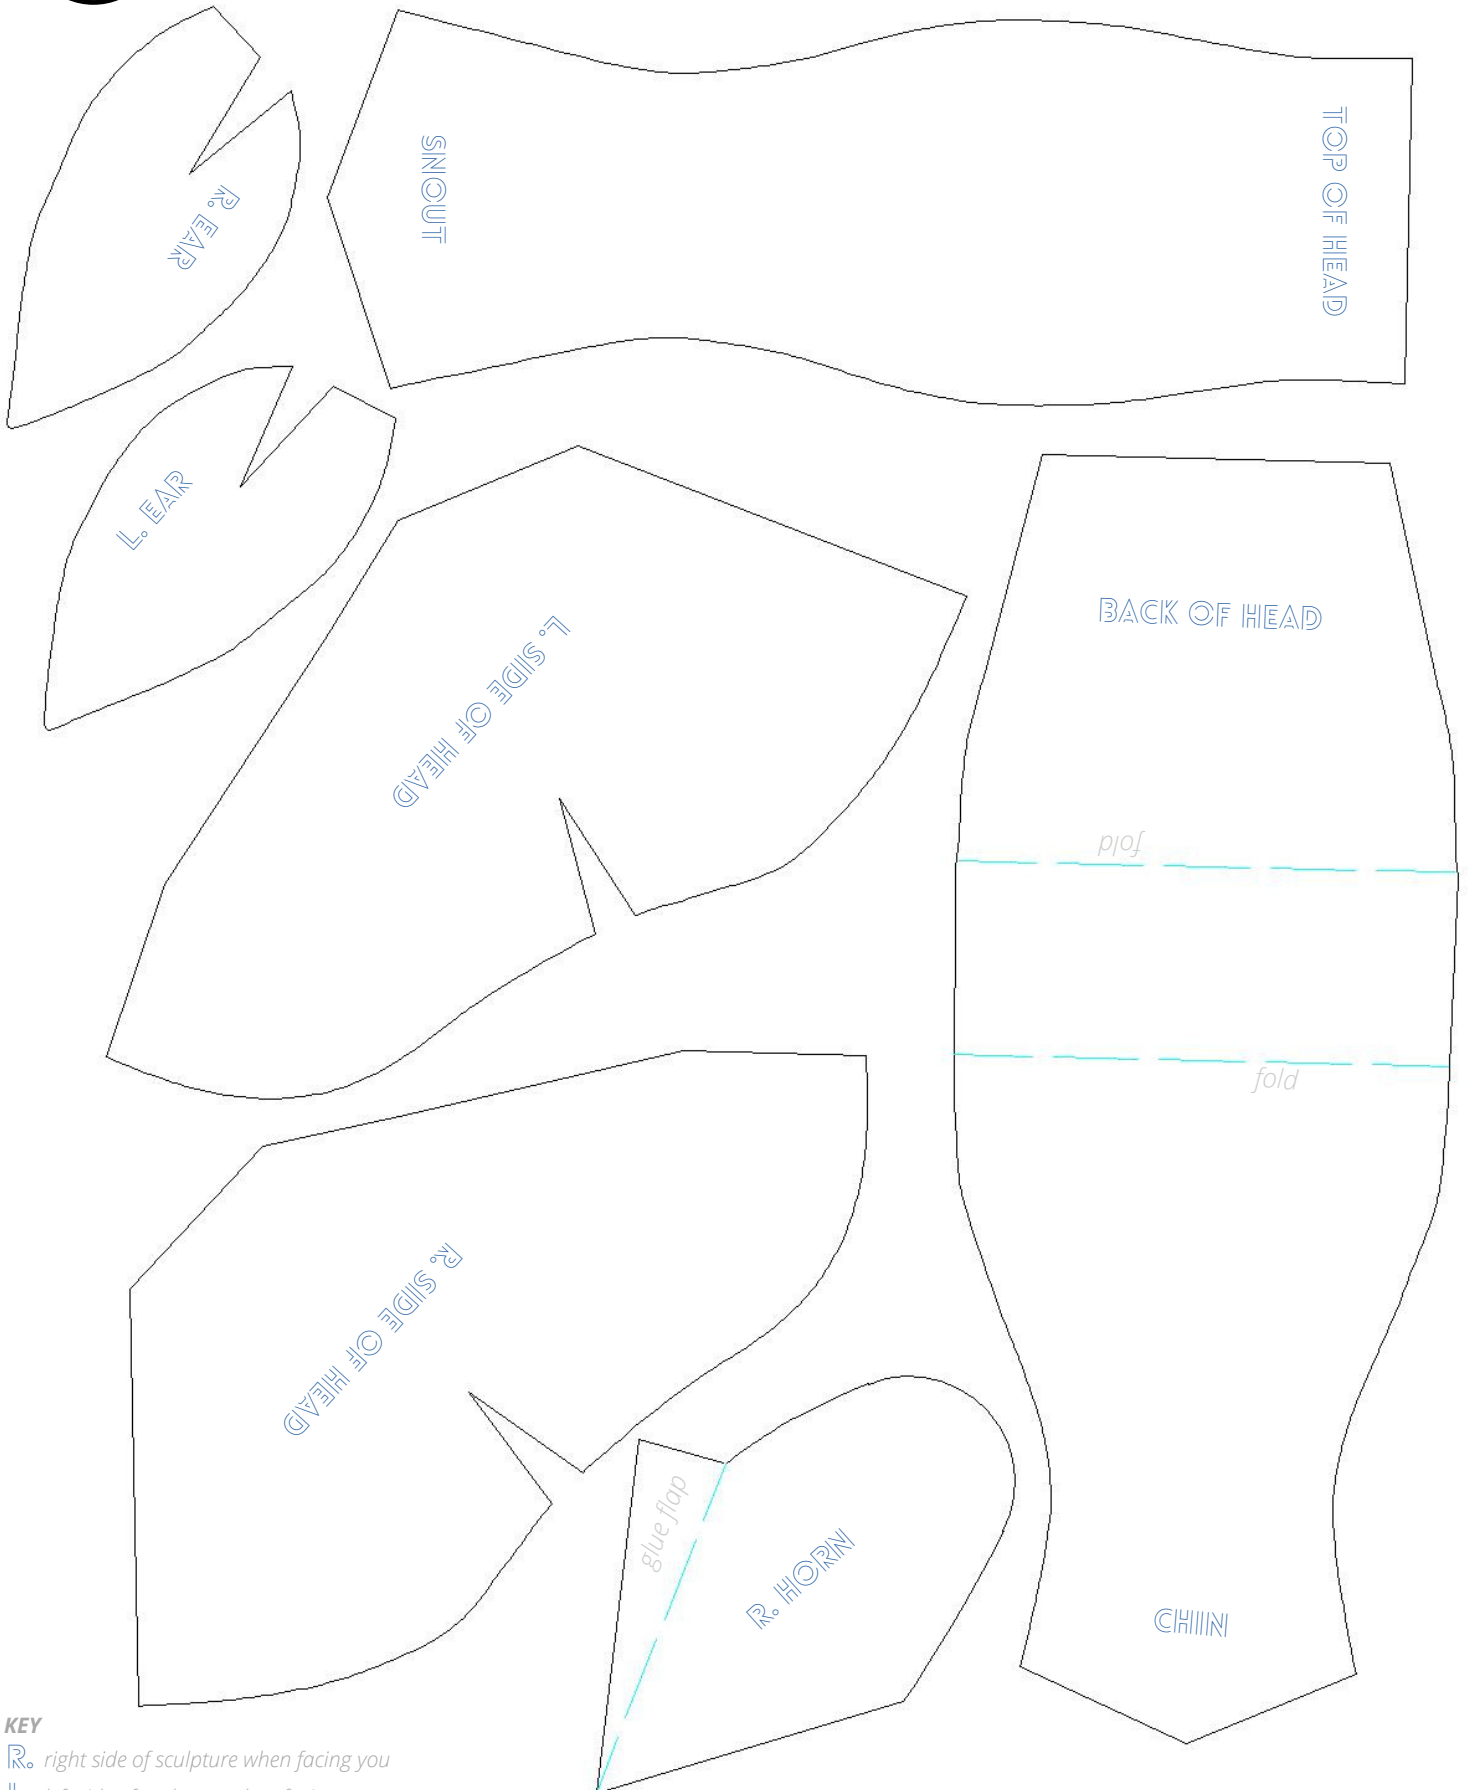

# DRAGON HEAD MOUNT

© JaneSawyerMakes

For personal use only. This content and derivative works are not to be disseminated.

**KEY**

**R.** right side of sculpture when facing you

**L.** left side of sculpture when facing you

**KEY**

- R.** right side of sculpture when facing you
- L.** left side of sculpture when facing you